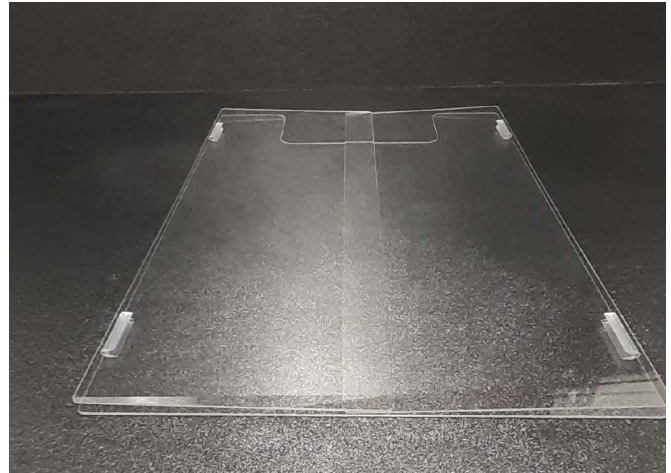

Acrylic barriers with hinges

Hinges allow your choice of angle

Folds flat for storage or shipping

Notes:

All panels made from 1/8" clear acrylic

All edges bullnosed and corners radiused

Safe to clean with vinegar and water

Provided with two small plastic hinges with adhesive tabs to secure outer wings to tabletop