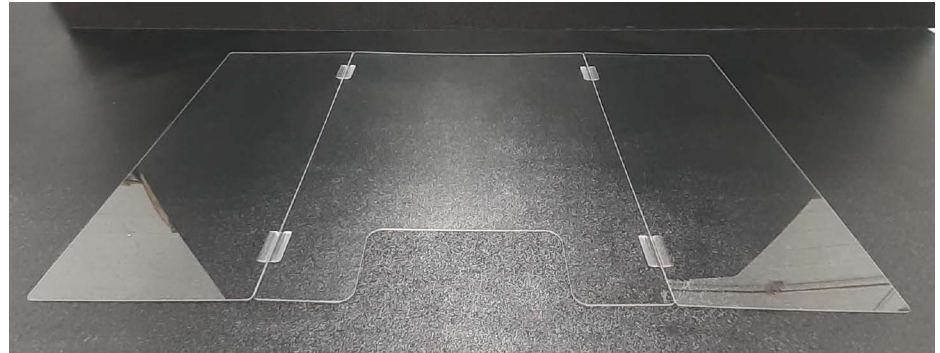

Acrylic barriers with hinges

Hinges allow your choice of angle

Folds flat for storage or shipping

Notes:

All panels made from 1/8" clear acrylic

All edges bullnosed and corners radiused

Safe to clean with vinegar and water

Provided with two small plastic hinges with adhesive tabs to secure outer wings to tabletop