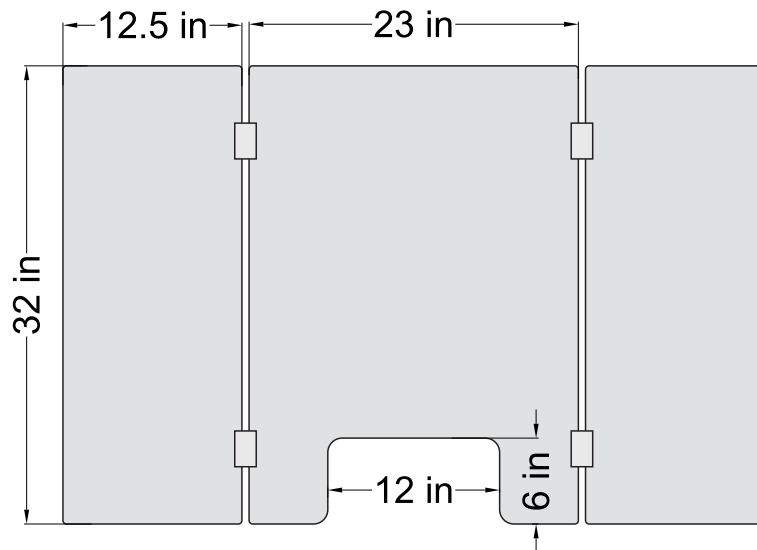

Acrylic barriers with hinges

Hinges allow your choice of angle

Folds flat for storage or shipping

Notes:

All panels made from 1/8" clear acrylic

All edges bullnosed and corners radiused

Safe to clean with vinegar and water

Provided with two small plastic hinges with adhesive tabs to secure outer wings to tabletop